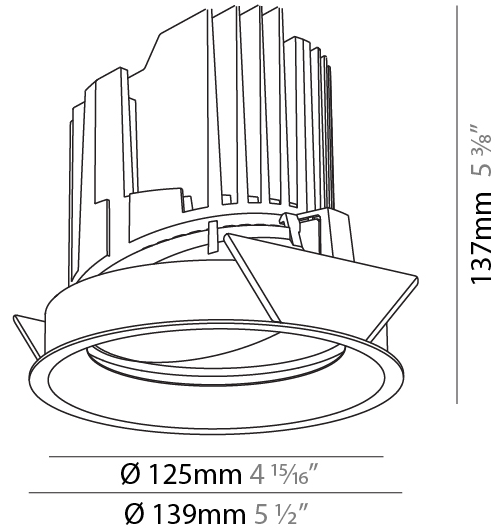

PHYSICAL

Shape: Round
Diameter (mm): 139
Diameter (in): 5 1/2
Height (mm): 137
Height (in): 5 3/8
Ceiling Thickness (mm): 10 / 12.5 / 15
Ceiling Thickness (in): 3/8 or 1/2 or 9/16
Min. Recessing Depth (mm): 150
Min. Recessing Depth (in): 5 7/8
Light Distribution: Adjustable / Downlight
Weight (kg): 0.849
Weight (lbs): 1.87
Fixture Finish: SSR / BKV / CWI / CRY / HAB / UFT / ITA / RUA / FTG / MYG / LOD / PUS / FRO / FUP / KIA / POP / BLS / SPG / MEY / GOH / GUM / CHC / COM / ABZ / JAG / OBR / MOS / ROR
Fixture Material: Aluminum Die Cast
Cut-out Measurements: 130mm / 5 1/8"

ELECTRICAL

Lamp Type: LED (Zhaga Standard)
Input Wattage (W): 13.2 / 16.5
Total Output Wattage (W): 12 / 14
Dimming: Tri-Mode (Non-Dimming and Phase Dimming (120Vac only) and 0-10V Dimming)
Driver Included: No
Driver Location: Recessed Housing
Driver Type: Constant Current - Universal
Driver Class: Class 2
Housing: See components
Input Voltage (V): 120 - 277
Constant Current (MA): 350

LED

Number of LEDs: 1
Color Temperature (°K): 2700 / 3000 / 3500 / 4000
Max. Delivered Lumen (lm): 810 / 900 / 970 / 990
Nominal Lumen (lm): 960 / 1070 / 1156 / 1180
CRI: >90 CRI
Efficiency (%): 0.905
Lamp Life (hrs): 50000

OPTICAL

Reflector°: 10
Adjustability: Rotational 355°; Tilt 30°

RATINGS AND CERTIFICATIONS

Certified By: Certified for North American Standards
IP rating: IP54

PROJECT
TYPE
SPECIFIER
QUANTITY
DATE

130mm 5 1/8"   150mm 5 7/8"   10 | 15mm 3/8" | 9/16"   30°   355°

A