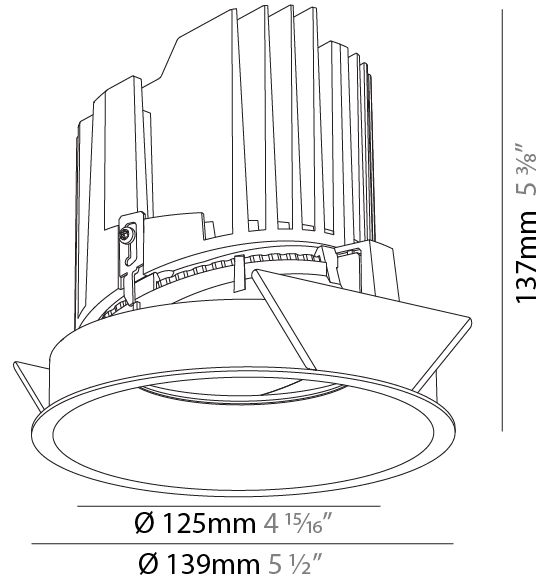

PHYSICAL

Shape: Round
Diameter (mm): 139
Diameter (in): 5 1/2
Height (mm): 137
Height (in): 5 3/8
Ceiling Thickness (mm): 10 / 12.5 / 15
Ceiling Thickness (in): 3/8 or 1/2 or 9/16
Min. Recessing Depth (mm): 150
Min. Recessing Depth (in): 5 7/8
Light Distribution: Adjustable / Downlight
Weight (kg): 0.851
Weight (lbs): 1.88
Fixture Finish: SSR / BKV / CWI / CRY / HAB / UFT / ITA / RUA / FTG / MYG / LOD / PUS / FRO / FUP / KIA / POP / BLS / SPG / MEY / GOH / GUM / CHC / COM / ABZ / JAG / OBR / MOS / ROR
Fixture Material: Aluminum Die Cast
Cut-out Measurements: 130mm / 5 1/8"

ELECTRICAL

Lamp Type: LED (Zhaga Standard)
Input Wattage (W): 13.2 / 16.5
Total Output Wattage (W): 12 / 14
Dimming: Tri-Mode (Non-Dimming and Phase Dimming (120Vac only) and 0-10V Dimming)
Driver Included: No
Driver Location: Recessed Housing
Driver Type: Constant Current - Universal
Driver Class: Class 2
Housing: See components
Input Voltage (V): 120 - 277
Constant Current (MA): 350

LED

Number of LEDs: 1
Color Temperature (°K): 2700 / 3000 / 3500 / 4000
Max. Delivered Lumen (lm): 810 / 900 / 970 / 990
Nominal Lumen (lm): 960 / 1070 / 1156 / 1180
CRI: >90 CRI
Efficiency (%): 0.905
Lamp Life (hrs): 50000

OPTICAL

Reflector°: 10
Adjustability: Rotational 355°; Tilt 10°

RATINGS AND CERTIFICATIONS

Certified By: Certified for North American Standards
IP rating: IP54

	130mm 5 1/8"	150mm 5 7/8"	10 | 15mm 3/8" | 9/16"	10°	355°	
A